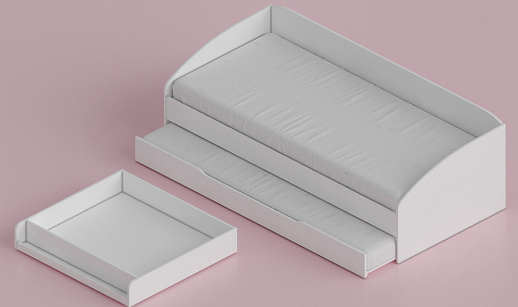

Selena Pink

Simple and timeless.

Selena Pink, which combines a simple design with a pink-pastel tone, Provides a comfortable sleeping area away from clutter.

The simple beauty you are looking for with its clear and easy-on-the-eye lines is designed with classical motifs on white.

Modules dimensies, codes.

› 4 Doors Wardrobe
62x186x212 cm | Code:20.70.1003.00

› 3 Doors Wardrobe
62x145x206 cm | Code:20.70.1002.00

› 2 Doors Wardrobe
62x110x206 cm | Code:20.70.1001.00
› 2 Doors Wardrobe Inner Shelf White
100x38x42 cm | Code:20.00.1004.00

› Bed (100x200)
204x103x116 cm | Code:20.70.1303.00
› Bed (120x200)
204x123x116 cm | Code:20.70.1302.00

› Bed Base (100x200)
205x116x104 cm | Code:20.70.1705.00

› Daybed White
204x94x62 cm | Code:20.00.1309.00
› Daybed Pull-out Bed White
200x94x18 cm | Code:20.00.1310.00
› Daybed Bottom Drawer White
100x92x18 cm | Code:20.00.1311.00