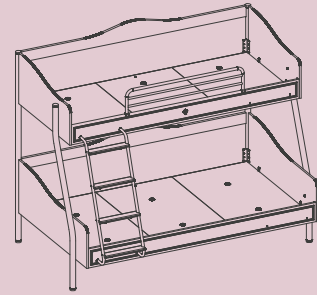

pleasure in every step...

SLIDING WARDROBE
W: 170 x H: 210 x D: 64 cm
20.21.1003.00

3 DOORS WARDROBE
W: 140x H: 203 x D: 58 cm
20.21.1002.03

LARGE BUNK BED
W: 213 x H: 171 x D: 138 cm
20.21.1402.00

BED WITH HEADBOARD (120x200cm)
W: 138 x H: 125 x D: 213 cm
20.21.1322.00+20.21.1319.00

BED WITH HEADBOARD (100x200cm)
W: 118 x H: 125 x D: 213 cm
20.21.1321.00+20.21.1320.00

BASE BED WITH HEADBOARD (120x200cm)
W: 138 x H: 125x D: 203 cm
20.21.1711.00+20.21.1319.00

BASE BED WITH HEADBOARD (100x200cm)
W: 118 x H: 125x D: 203 cm
20.21.1712.00+20.21.1320.00