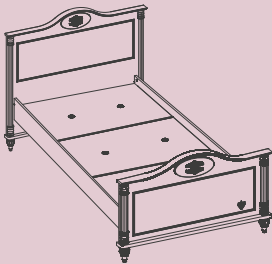

pleasure in every step...

SLIDING WARDROBE
W: 170 x H: 210 x D: 64 cm
20.21.1003.00

3 DOORS WARDROBE
W: 140x H: 203 x D: 58 cm
20.21.1002.03

LARGE BUNK BED
W: 213 x H: 171 x D: 138 cm
20.21.1402.00

BED WITH HEADBOARD (120x200cm)
W: 138 x H: 125 x D: 213 cm
20.21.1322.00+20.21.1319.00

BED WITH HEADBOARD (100x200cm)
W: 118 x H: 125 x D: 213 cm
20.21.1321.00+20.21.1320.00

BASE BED WITH HEADBOARD (120x200cm)
W: 138 x H: 125x D: 203 cm
20.21.1711.00+20.21.1319.00

BASE BED WITH HEADBOARD (100x200cm)
W: 118 x H: 125x D: 203 cm
20.21.1712.00+20.21.1320.00