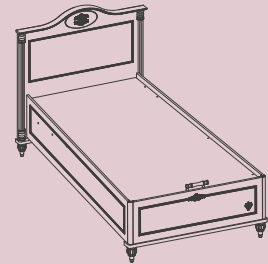

pleasure in every step...

SLIDING WARDROBE
W: 170 x H: 210 x D: 64 cm
20.21.1003.00

3 DOORS WARDROBE
W: 140x H: 203 x D: 58 cm
20.21.1002.03

LARGE BUNK BED
W: 213 x H: 171 x D: 138 cm
20.21.1402.00

BED WITH HEADBOARD (120x200cm)
W: 138 x H: 125 x D: 213 cm
20.21.1322.00+20.21.1319.00

BED WITH HEADBOARD (100x200cm)
W: 118 x H: 125 x D: 213 cm
20.21.1321.00+20.21.1320.00

BASE BED WITH HEADBOARD (120x200cm)
W: 138 x H: 125x D: 203 cm
20.21.1711.00+20.21.1319.00

BASE BED WITH HEADBOARD (100x200cm)
W: 118 x H: 125x D: 203 cm
20.21.1712.00+20.21.1320.00