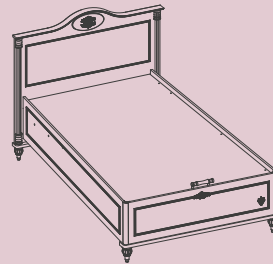

pleasure in every step...

SLIDING WARDROBE
W: 170 x H: 210 x D: 64 cm
20.21.1003.00

3 DOORS WARDROBE
W: 140x H: 203 x D: 58 cm
20.21.1002.03

LARGE BUNK BED
W: 213 x H: 171 x D: 138 cm
20.21.1402.00

BED WITH HEADBOARD (120x200cm)
W: 138 x H: 125 x D: 213 cm
20.21.1322.00+20.21.1319.00

BED WITH HEADBOARD (100x200cm)
W: 118 x H: 125 x D: 213 cm
20.21.1321.00+20.21.1320.00

BASE BED WITH HEADBOARD (120x200cm)
W: 138 x H: 125x D: 203 cm
20.21.1711.00+20.21.1319.00

BASE BED WITH HEADBOARD (100x200cm)
W: 118 x H: 125x D: 203 cm
20.21.1712.00+20.21.1320.00