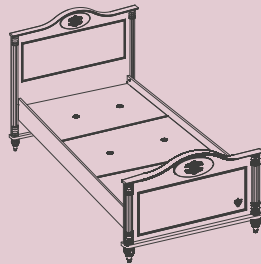

pleasure in every step...

SLIDING WARDROBE
W: 170 x H: 210 x D: 64 cm
20.21.1003.00

3 DOORS WARDROBE
W: 140x H: 203 x D: 58 cm
20.21.1002.03

LARGE BUNK BED
W: 213 x H: 171 x D: 138 cm
20.21.1402.00

BED WITH HEADBOARD (120x200cm)
W: 138 x H: 125 x D: 213 cm
20.21.1322.00+20.21.1319.00

BED WITH HEADBOARD (100x200cm)
W: 118 x H: 125 x D: 213 cm
20.21.1321.00+20.21.1320.00

BASE BED WITH HEADBOARD (120x200cm)
W: 138 x H: 125x D: 203 cm
20.21.1711.00+20.21.1319.00

BASE BED WITH HEADBOARD (100x200cm)
W: 118 x H: 125x D: 203 cm
20.21.1712.00+20.21.1320.00