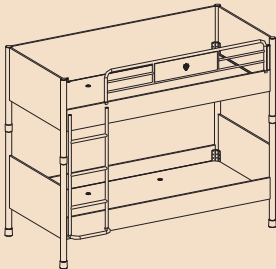

BASE BED WITH FLAT HEADBOARD (100x200)
W: 108 x H: 104 x D: 216 cm
20.30.1707.01+20.30.1313.00

BASE BED WITH BOOKSHELF HEADBOARD (100x200)
W: 103 x H: 106 x D: 224 cm
20.30.1707.01+20.30.1315.00

BASE BED WITH FLAT HEADBOARD (120x200)
W: 128 x H: 104 x D: 216 cm
20.30.1708.01+20.30.1314.00

BASE BED WITH BOOKSHELF HEADBOARD (120x200)
W: 123 x H: 106 x D: 224 cm
20.30.1317.01+20.30.1316.00

BUNK BED (90x200 cm)
W: 106 x H: 168 x D: 208 cm
20.30.1401.00

LARGE BUNK BED OAK (90x200-120x200 cm)
W: 209 x H: 160 x D: 137 cm
20.30.1408.00