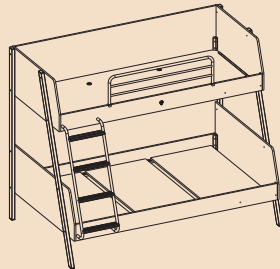

BASE BED WITH FLAT HEADBOARD (100x200)
W: 108 x H: 104 x D: 216 cm
20.30.1707.01+20.30.1313.00

BASE BED WITH BOOKSHELF HEADBOARD (100x200)
W: 103 x H: 106 x D: 224 cm
20.30.1707.01+20.30.1315.00

BASE BED WITH FLAT HEADBOARD (120x200)
W: 128 x H: 104 x D: 216 cm
20.30.1708.01+20.30.1314.00

BASE BED WITH BOOKSHELF HEADBOARD (120x200)
W: 123 x H: 106 x D: 224 cm
20.30.1317.01+20.30.1316.00

BUNK BED (90x200 cm)
W: 106 x H: 168 x D: 208 cm
20.30.1401.00

LARGE BUNK BED OAK (90x200-120x200 cm)
W: 209 x H: 160 x D: 137 cm
20.30.1408.00