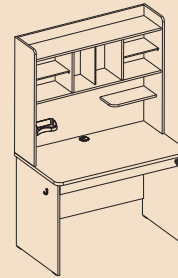

STUDIO BUNK BED LOWER CASE
W: 207 x H: 94 x D: 95 cm
20.30.1415.00

STUDY DESK WITH UNIT
W: 110 x H: 166 x D: 28 cm
20.30.1103.01+20.30.1104.00